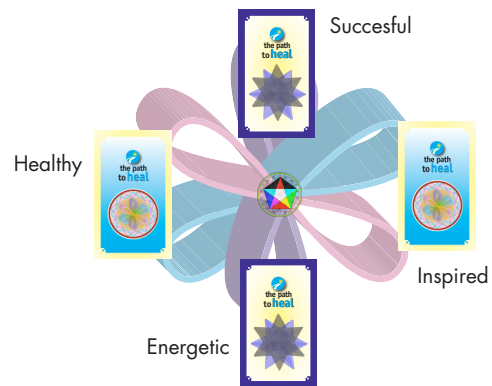

Decks:

Blue - Blessings
Red - Peace

Green - Ease
Purple - Abundance

Pink - Love

MIRACLE CARD SPREADS

PROSPERITY

THRIVING

OPENING TO THE INFINITE WHEREIN ANYTHING AND EVERYTHING IS POSSIBLE

ENERGIZED TRANSFORMATION

INSPIRED VISION

I AM THE GRACE OF GOD